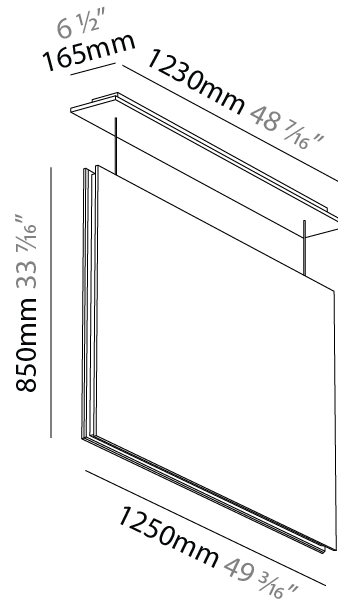

base number   LED Dimming   Color Temperature   Finish Options   Cable Length

1. To build a product code in our configurator select the specify button on the base model # product page
2. To build a manual product code on this datasheet choose from the options listed below in blue font and add the suffix to the base model #

GENERAL

Series: Lullaby
Brand: Prolicht
Division: Architectural
Mounting Type: Suspension
Mounting Location: Ceiling
Subcategory: Acoustic

PHYSICAL

Shape: Rectangle
Length (mm): 1250
Length (in): 49 3/16
Width (mm): 50
Width (in): 1 15/16
Height (mm): 850
Height (in): 33 7/16
Light Distribution: Direct
Fixture Finish: ANC / ASH / BNA / BTC / BZE / CEL / EGG / EVG / FOG / FOS / FST / FUA / IRI / IRO / KHA / LIC / LIM / MER / MSN / MUS / ONX / PEA / PLU / POL / PPY / RAY / ROY / RST / STE / SWD / TAN / TAU
Fixture Material: Aluminum
Cable Details: 2,000mm / 6,000mm Transparent Cable

ELECTRICAL

Lamp Type: LED
Input Wattage (W): 26
Total Output Wattage (W): 23.7
Dimming: Non-Dimmable / 0-10V Dimming
Driver Included: Yes
Driver Location: Integrated
Driver Type: Constant Current - Universal
Driver Class: Class 2
Input Voltage (V): 120 - 277

LED

Color Temperature (°K): 2700 / 3000 / 3500 / 4000
Max. Delivered Lumen (lm): 3432 / 3482 / 3515 / 3582
Nominal Lumen (lm): 4100 / 4160 / 4200 / 4280
CRI: >90 CRI
Lamp Life (hrs): 80000

OPTICAL

Beam Angle: 80

RATINGS AND CERTIFICATIONS

Certified By: Certified for North American Standards
IP rating: IP20